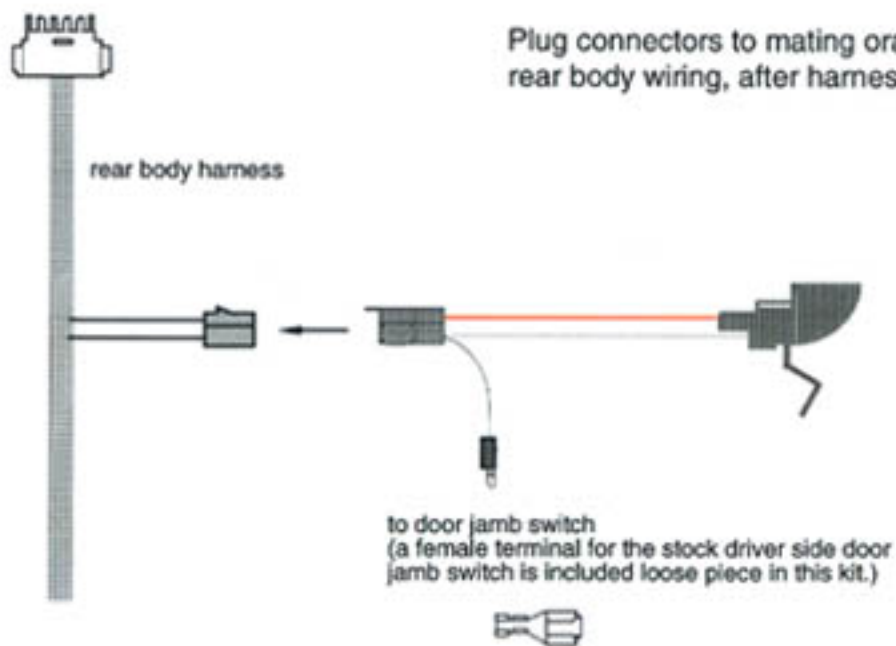

Plug connectors to mating orange/white wires on the dash and rear body wiring, after harnesses have been installed.

**American
Autowire**
**Factory
Fit**
automotive
wiring
We Make Wiring Easy!!

PART #

500708

N

DESCRIPTION:

Courtesy Lamp Kit

92966085 instruction sheet

Rev 0.0 1/14/03 SR